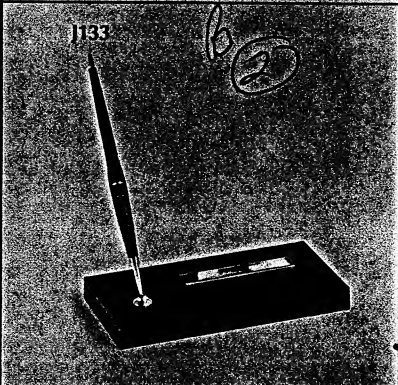

Parker is what's

W267 Walnut parquet laminate, 4 x 8". With $5 pen and ball pen...$40.00

W297 Walnut grid, 4 x 8". With $5 pen and ball pen...$35.00

J133 Jet crystal, 4 x 8". With $5 ball pen, nameplate...$32.50

391 Slate, 4 x 6 1/4". With solid sterling silver 75 Classic ball pen, engraving area...$30.00